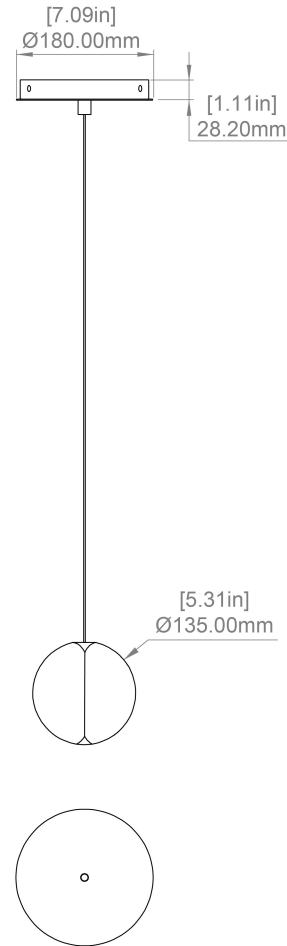

SKU

OV.R1FGL.1
OV.R1FGL.2
OV.R1CGL.1
OV.R1CGL.2

MATERIALS

Glass

LAMPING

G4 LED 2W
250 lumens
2700K
CRI > 90
0-10V, 1-10V, PUSH, PWM
15,000 lifetime hours

VOLTAGE

110V - 127 V, 220V - 240 V (AC)

WEIGHT

2.06 lbs, 0.934 kg

CANOPY

7.1" (180mm) diameter
1.11" (28mm) depth
Brushed brass, silk black, white
RAL9003
Round

CABLE MEASURE

10 ft (3 m) standard adjustable
Coax kevlar cable

CERTIFICATION

CUSTOM OPTIONS

Extended cable length (10m / 32.8ft)
upon request
Design configuration support
available

Please inquire for pricing and lead time.

STANDARD FINISHES

Image shown: Ova C1, clear finish.